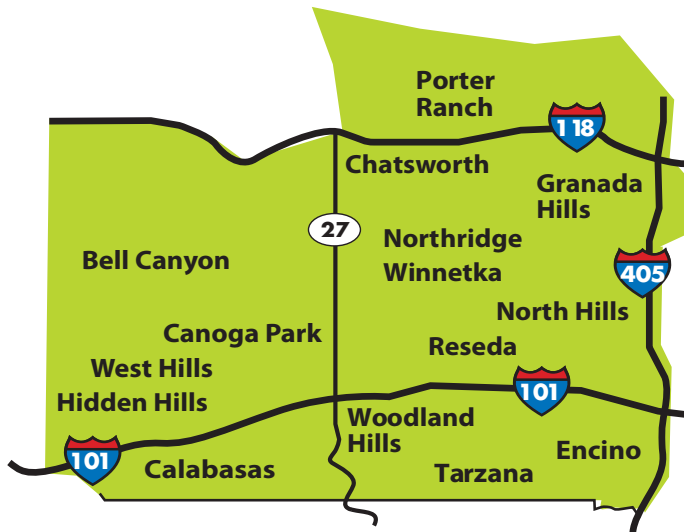

## CONEJO VALLEY DISTRIBUTION MAP

### Conejo Valley - Zone

AGOURA HILLS  
CAMARILLO  
MOORPARK  
NEWBURY PARK

OAK PARK  
SIMI VALLEY  
THOUSAND OAKS  
WESTLAKE VILLAGE

## W.SFV DISTRIBUTION MAP

### West Los Angeles - Zone

BEL AIR  
BEVERLY HILLS  
BRENTWOOD  
CENTURY CITY  
CULVER CITY  
LOS ANGELES  
PLAYA VISTA  
PLAYA DEL REY  
MALIBU  
MARINA DEL REY

MAR VISTA  
PACIFIC PALISADES  
PALMS  
SANTA MONICA  
VENICE  
TOPANGA  
WEST HOLLYWOOD  
WEST LOS ANGELES  
WESTWOOD